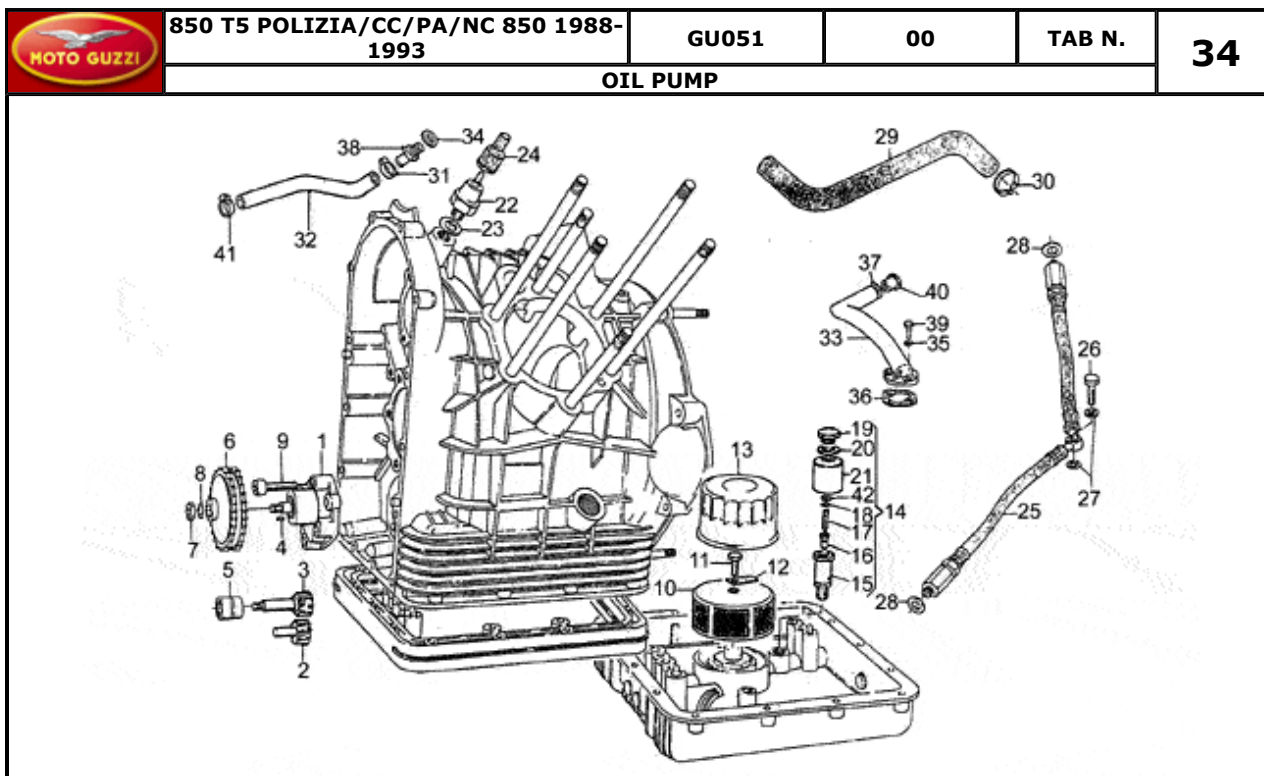

Pos.	Description	Year	I_M_	Country	Version	Code	Q.ty	P.Cod.
1	Oil pump	-	-	-	M6	-	GU30146400	1
	Oil pump assy.	-	-	-	M5	-	GU13146402	1
2	Driven gear	-	-	-	M5	-	GU13148400	1
3	Drive gear	-	-	-	M6	-	GU13147800	1
4	Transmission key	-	-	-	-	-	GU13148300	1
5	Roller bearing 10x22x20	-	-	-	-	-	GU92252210	1
6	Oil pump gear	-	-	-	M5	-	GU13147701	1
	Oil pump gear	-	-	-	M6	-	GU30147700	1
7	Nut	-	-	-	-	-	GU92602308	1
8	Spring washer	-	-	-	-	-	GU95120085	1
9	Screw M8X30	-	-	-	-	-	GU98622430	4
10	Oil filter	-	-	-	-	-	GU14152200	1
11	Hex screw M6X16	-	-	-	-	-	GU98054316	1
12	Plate	-	-	-	-	-	GU95187006	1
13	Oil filter	-	-	-	-	-	GU30153000	1
	Oil filter 61 mm	-	-	-	-	-	GU14153000	1
14	Oil valve cpl.	-	-	-	M8	-	GU03158200	1
	Oil valve cpl.	-	-	-	M7	-	GU14158200	1
15	Valve body	-	-	-	M7	-	GU10158701	1
	Valve body	-	-	-	M8	-	GU30158701	1
16	Piston	-	-	-	M7	-	GU12150900	1
	Piston	-	-	-	M8	-	GU30150900	1
17	Valve spring	-	-	-	M7	-	GU94321072	1
	Spring	-	-	-	M8	-	GU94321079	1
18	Washer 6,15x11x0,8	-	-	-	M8	-	GU95004206	1
	Bottom	-	-	-	M7	-	GU12150700	1
19	Plug	-	-	-	M7	-	GU12159000	1
	Plug	-	-	-	M8	-	GU30159000	1
20	Washer 18,25x24x1	-	-	-	M8	-	GU18144350	2
	Washer 14,5X20X1	-	-	-	M7	-	GU95100523	2
21	Cup	-	-	-	M7	-	GU14158800	1
	Cup	-	-	-	M8	-	GU30158800	1
22	Pressure sensor	-	-	-	-	-	GU17768750	1
23	Gasket 12,25	-	-	-	-	-	GU12006400	1